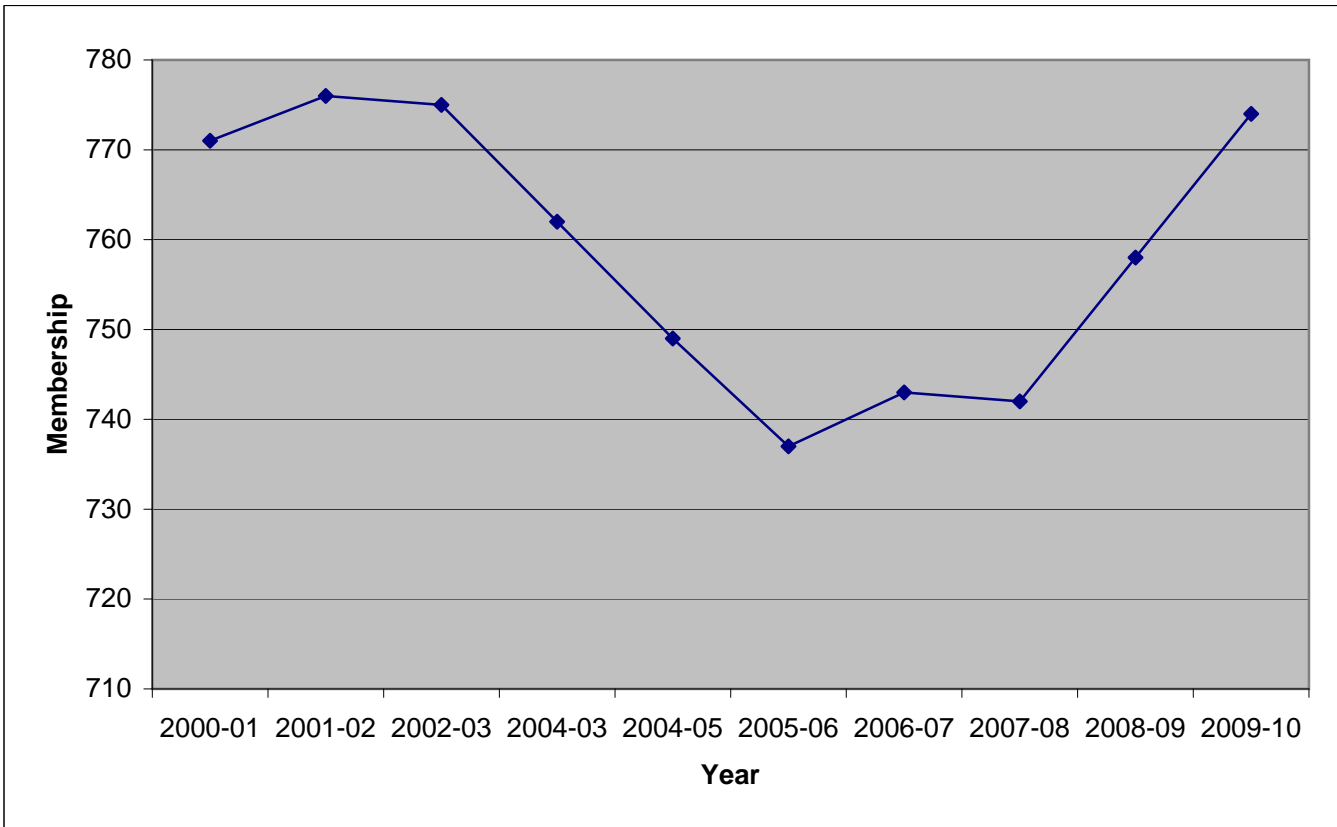

DEERFIELD COMMUNITY SCHOOL DISTRICT
Current Annual 3-Year-Ave. Membership

2000-01	2001-02	2002-03	2004-03	2004-05	2005-06	2006-07	2007-08	2008-09	2009-10
771	776	775	762	749	737	743	742	758	774